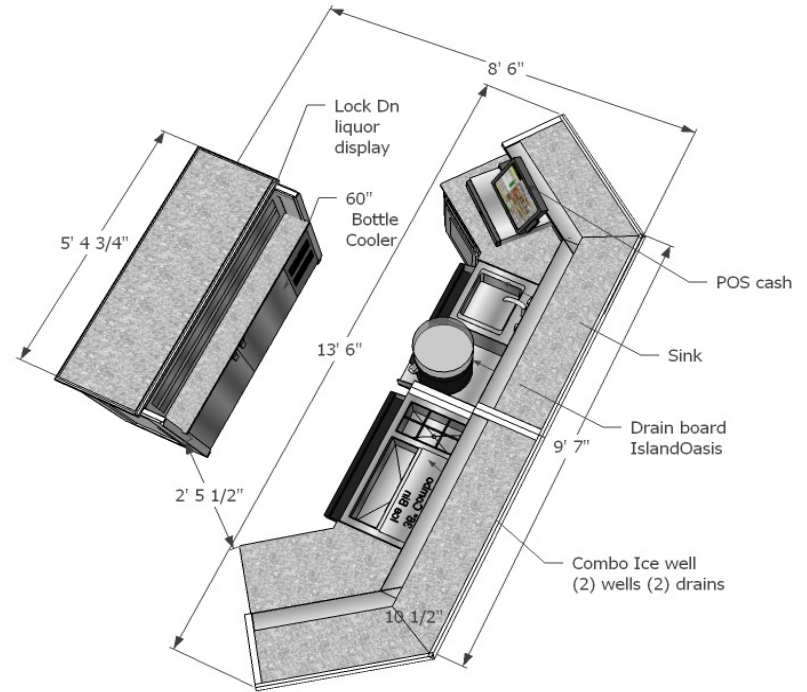

Drawings Ballantyne Pool
Revision 8.1 -3-5-10

Top View

Front View

Three piece modular mobile bar.
Back Bar -60" Refrigerated bottle cooler-304 SS locking doors,-NSF standard 7. Granite countertop with lock down doors oop granite shelf.
(2) Angled front bars- Granite work surface above drawer and door storage on wings- SS bar inserts as shown in drawing. Raised grsnite bat top wood edge, ss drink rail.

Units are pre-plumbed and pre-wired connections drop out through grommets in bottoms. Final connections made on site by others'

Net Starwood Price Complete	\$	20,253.81
Delivery--Setup in location	\$	1,322.00
Total	\$	21,575.81