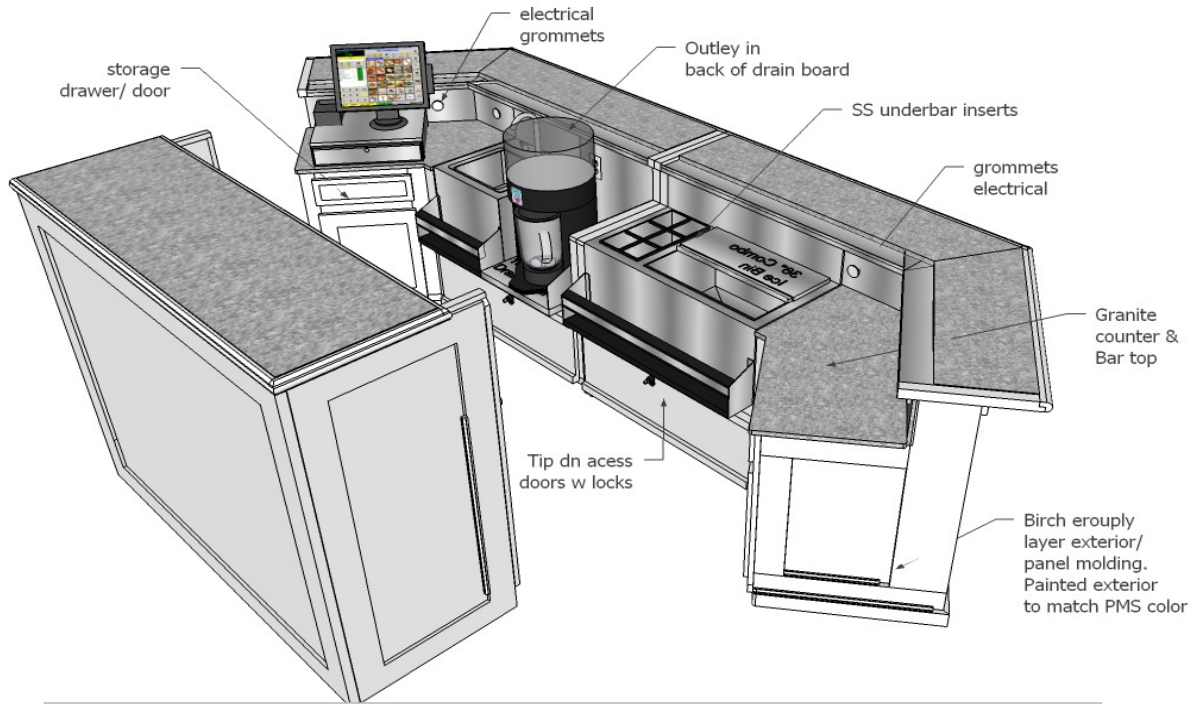

Drawings Ballantyne Pool
Revision 8.1 -3-5-10

Top View

Front View

Three piece modular mobile bar.
Back Bar -60" Refrigerated bottle cooler-304 SS locking doors,-NSF standard 7. Granite countertop with lock down doors oop granite shelf.
(2) Angled front bars- Granite work surface above drawer and door storage on wings- SS bar inserts as shown in drawing. Raised grsnite bat top wood edge, ss drink rail.

Units are pre-plumbed and pre-wired connections drop out through grommets in bottoms. Final connections made on site by others'

Net Starwood Price Complete	\$	20,253.81
Delivery--Setup in location	\$	1,322.00
Total	\$	21,575.81