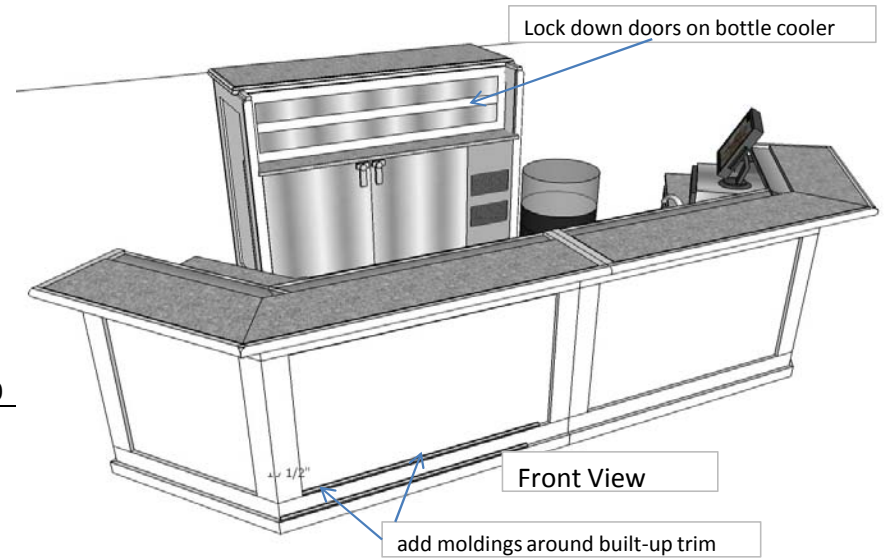

Drawings Ballantyne Pool
Revision 8.1 -3-5-10

Top View

Front View

Three piece modular mobile bar.
Back Bar -60" Refrigerated bottle cooler-304 SS locking doors,-NSF standard 7. Granite countertop with lock down doors oop granite shelf.
(2) Angled front bars- Granite work surface above drawer and door storage on wings- SS bar inserts as shown in drawing. Raised grsnite bat top wood edge, ss drink rail.

Units are pre-plumbed and pre-wired connections drop out through grommets in bottoms. Final connections made on site by others'

Net Starwood Price Complete	\$	20,253.81
Delivery--Setup in location	\$	1,322.00
Total	\$	21,575.81