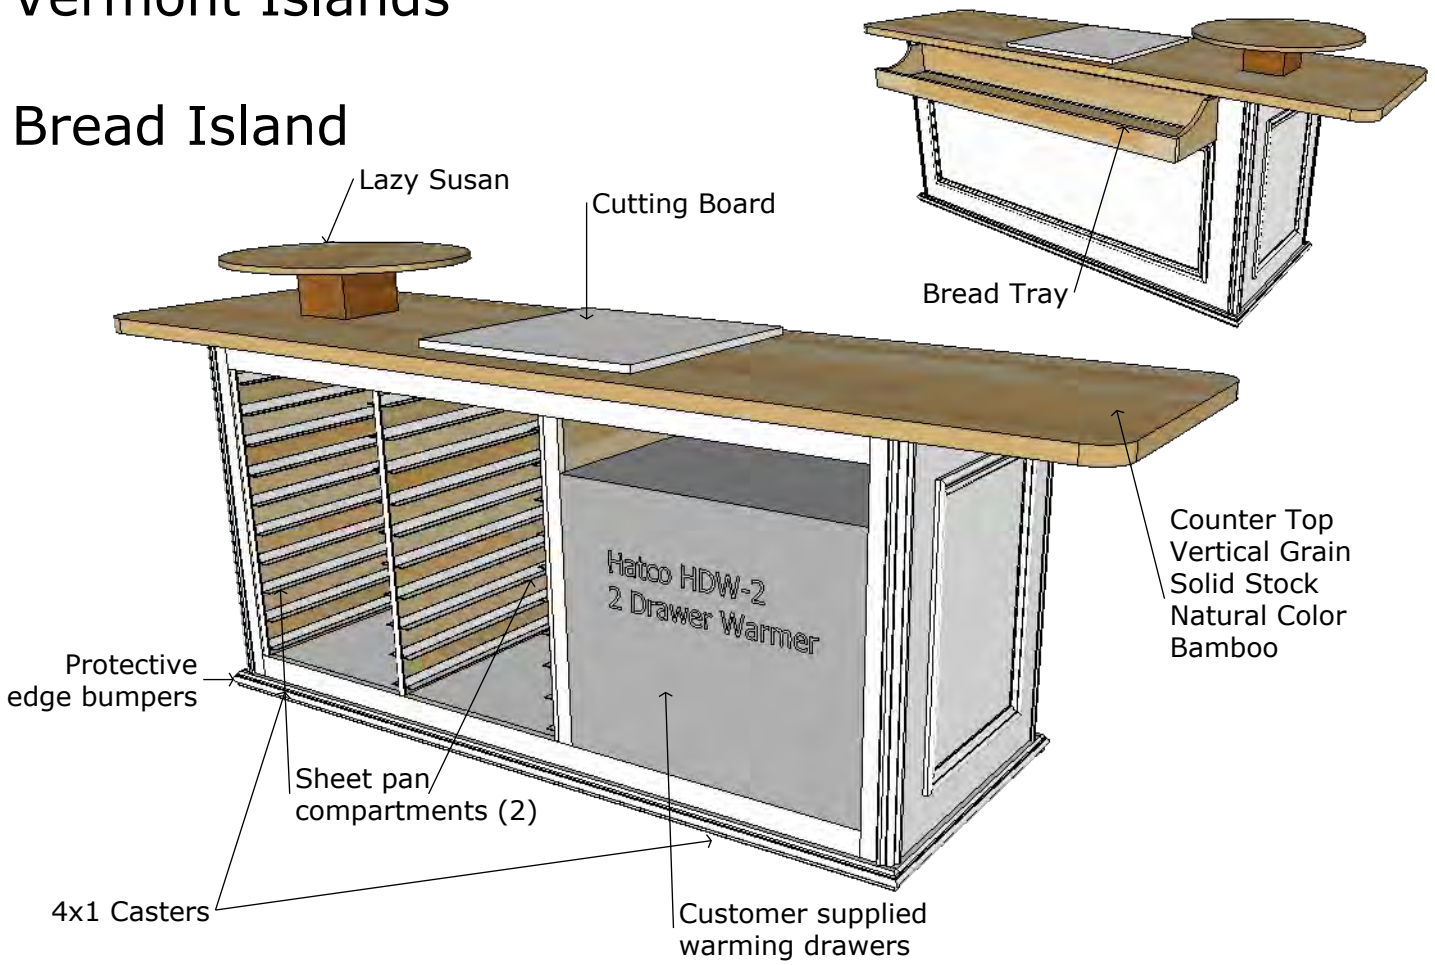

## Bread Island

Front Elevation

9' 1/2"

Side Elevation

Plan View (top)