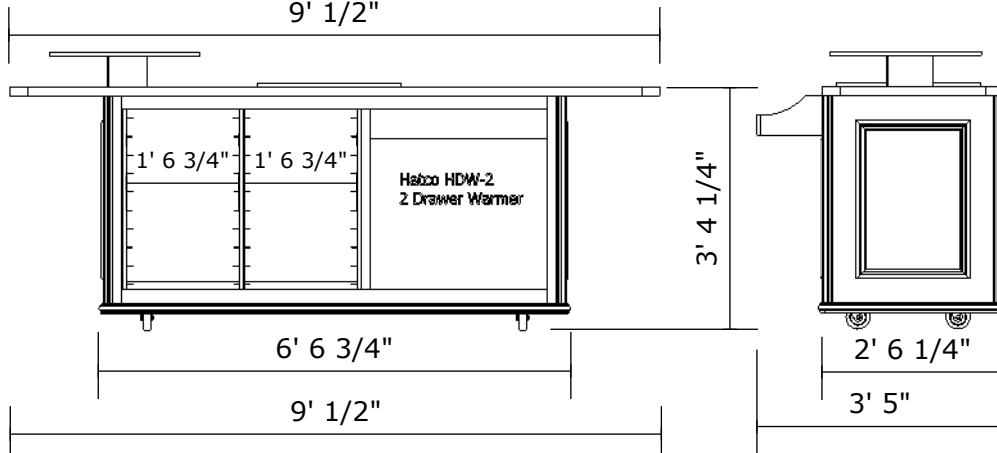

## Bread Island

Front Elevation

9' 1/2"

Side Elevation

Plan View (top)