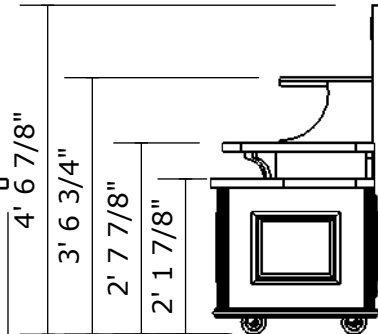

# Vermont Islands Cold Buffet

Front Elevation

9' 3 1/8"

7' 8 3/4"

Chalk Board

Side Elevation

Plan View (top)