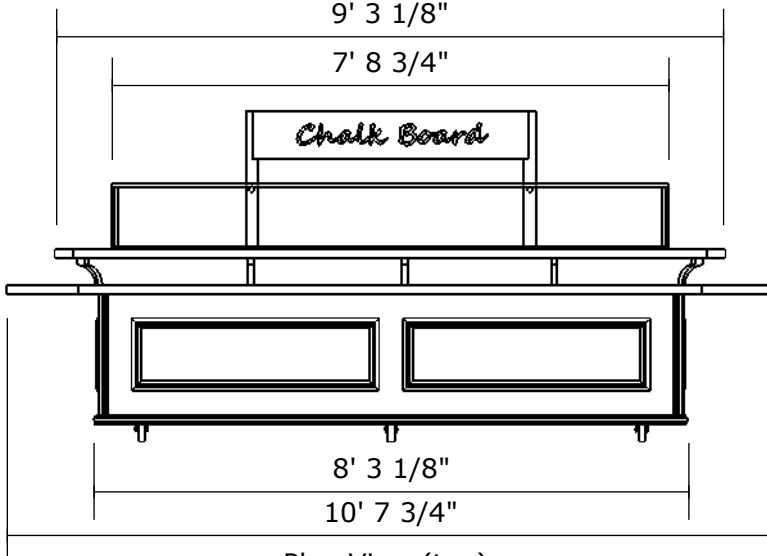

# Vermont Islands Cold Buffet

Front Elevation

9' 3 1/8"

7' 8 3/4"

Chalk Board

Side Elevation

Plan View (top)