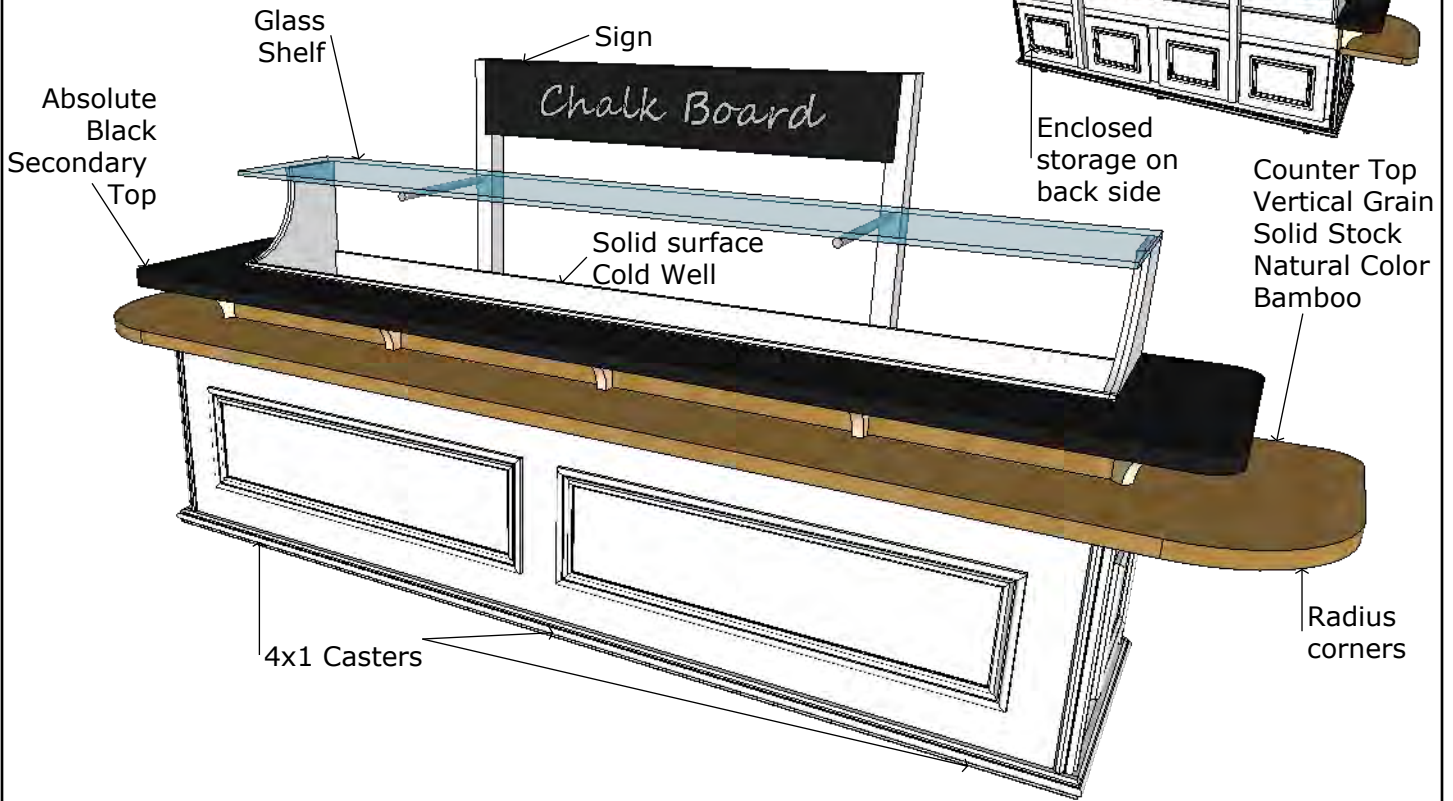

# Vermont Islands Cold Buffet

Front Elevation

9' 3 1/8"

7' 8 3/4"

Chalk Board

Side Elevation

Plan View (top)