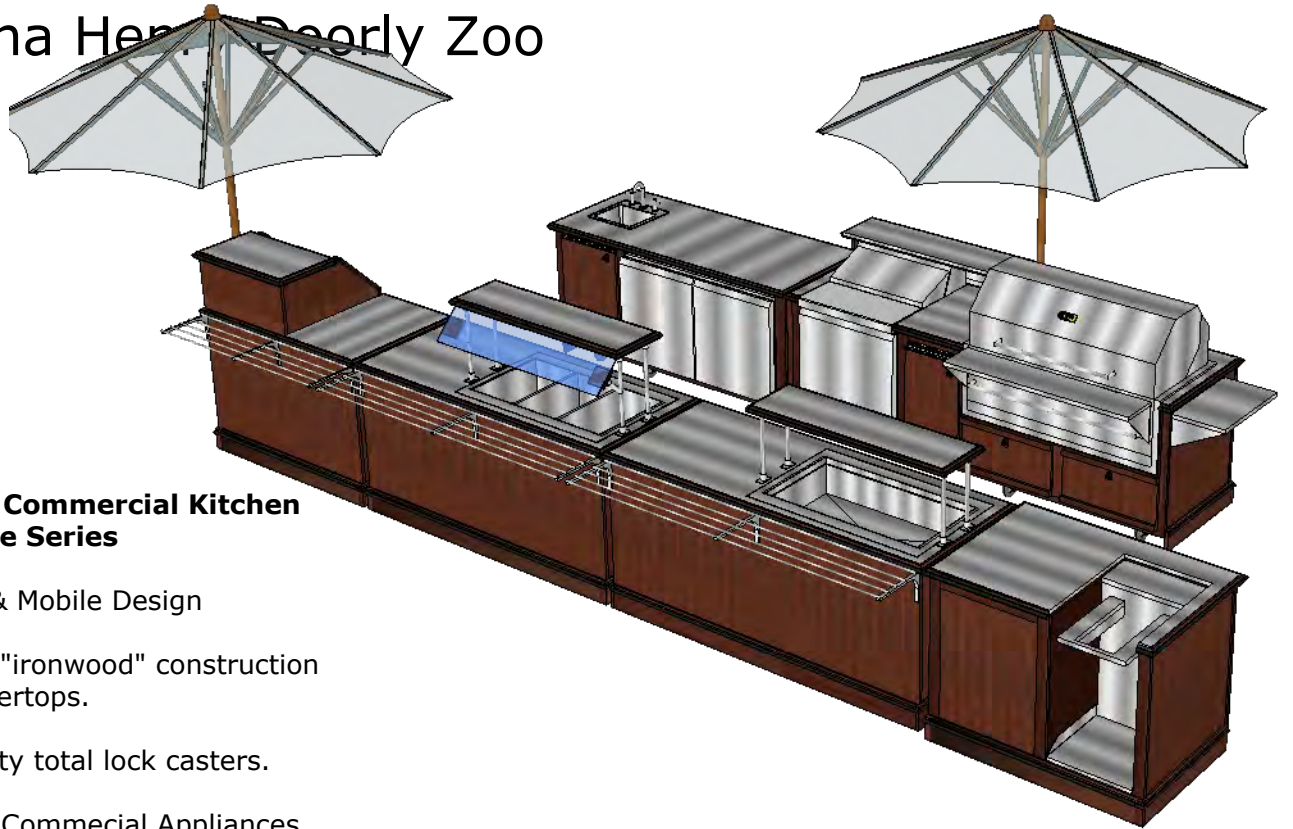

Vermont Islands Omaha Henery Doorly Zoo

Outdoor Commercial Kitchen Signature Series

Modular & Mobile Design

Solid Ipe "ironwood" construction
SS Countertops.

Heavy duty total lock casters.

Stainless Commercial Appliances.

PROGRESS DRAWING

This drawing is not intended to be used for contract pricing or fabrication purposes.
All content is subject to change

Vermont Islands Omaha Henry Doorly Zoo

Cooking Line Front

Service Line Front

Operational Flow

Shop Drawings - OK for production

Approved _____
Date _____

Vermont Islands
Omaha Henry Doorly Zoo

Mechanical Summary

Electrical, Plumbing, Mechanical stub-out zone

Shop Drawings - OK for production
Approved _____
Date _____