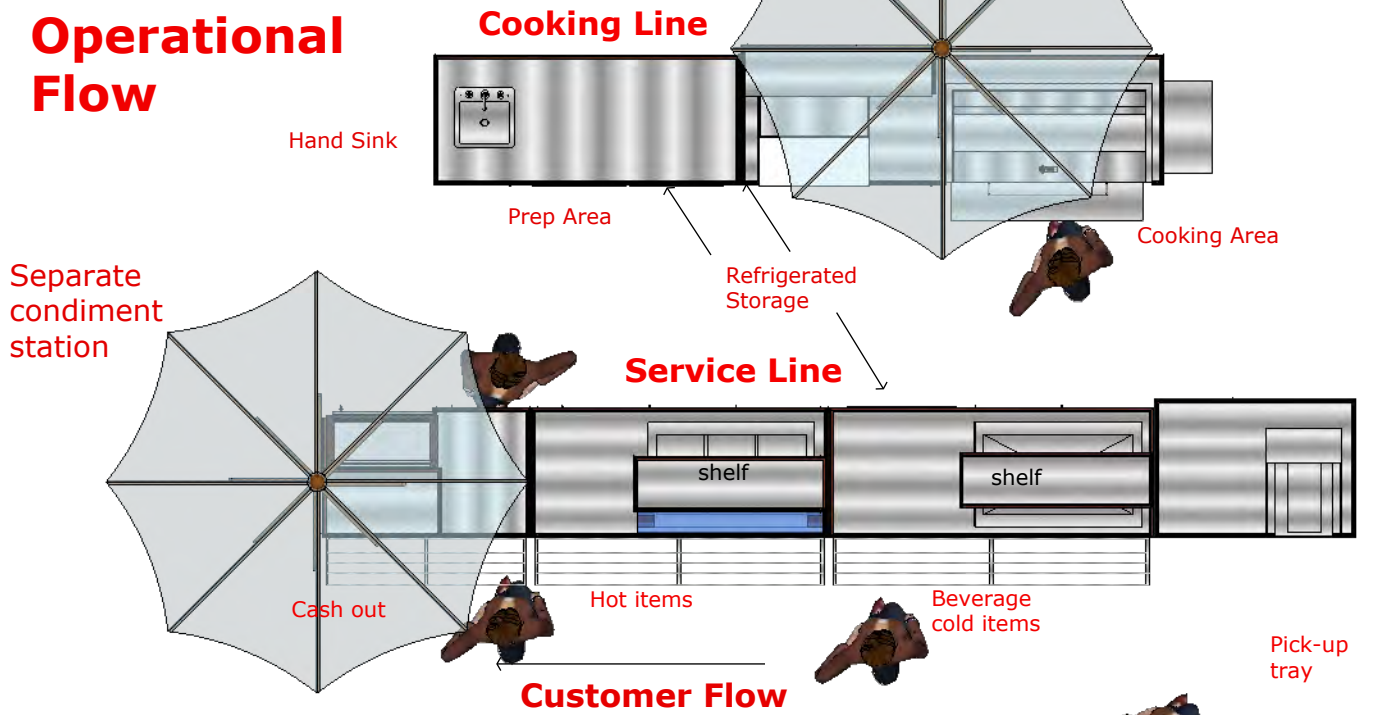

PROGRESS DRAWING

This drawing is not intended to be used for contract pricing or fabrication purposes.
All content is subject to change

Vermont Islands Omaha Henry Doorly Zoo

Cooking Line Front

Service Line Front

Operational Flow

Shop Drawings - OK for production

Approved _____
Date _____

Vermont Islands
Omaha Henry Doorly Zoo

Mechanical Summary

Electrical, Plumbing, Mechanical stub-out zone

Shop Drawings - OK for production
Approved _____
Date _____