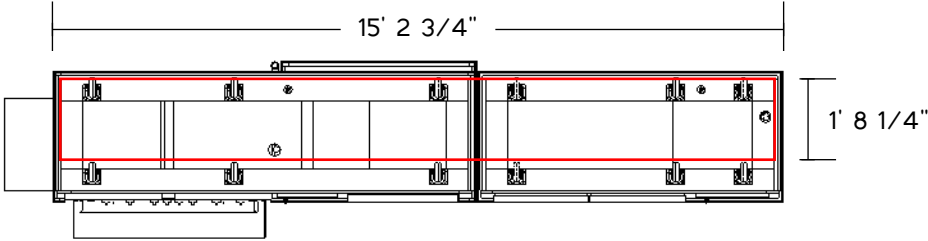

Operational Flow

Shop Drawings - OK for production

Approved _____
Date _____

Vermont Islands
Omaha Henry Doorly Zoo

Mechanical Summary

Electrical, Plumbing, Mechanical stub-out zone

Shop Drawings - OK for production
Approved _____
Date _____