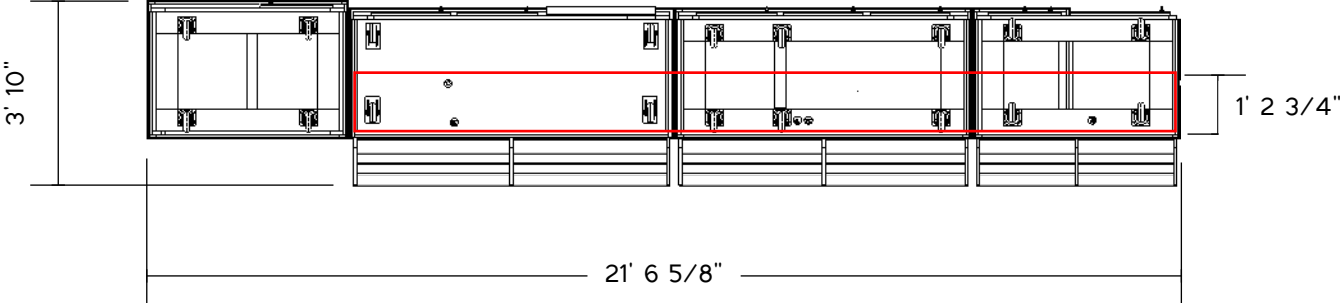

Operational Flow

Shop Drawings - OK for production

Approved _____
Date _____

Vermont Islands
Omaha Henry Doorly Zoo

Mechanical Summary

Electrical, Plumbing, Mechanical stub-out zone

Shop Drawings - OK for production
Approved _____
Date _____