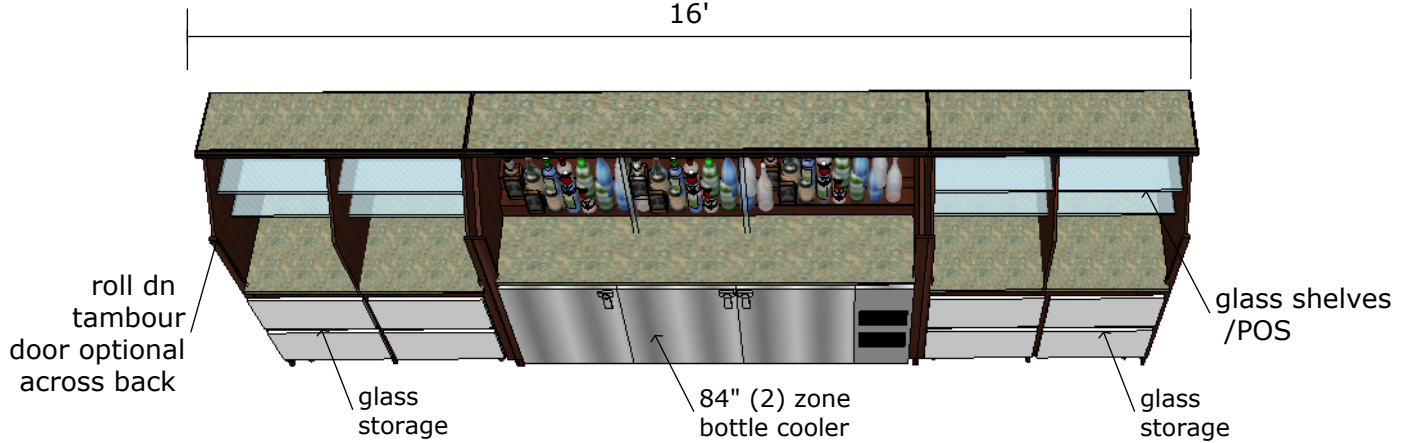

Vermont Islands

Conceptual Design

Bal Harbour
St. Regis-
outdoor bar

16'

Seating across front--Sercive pick-up wrap sides