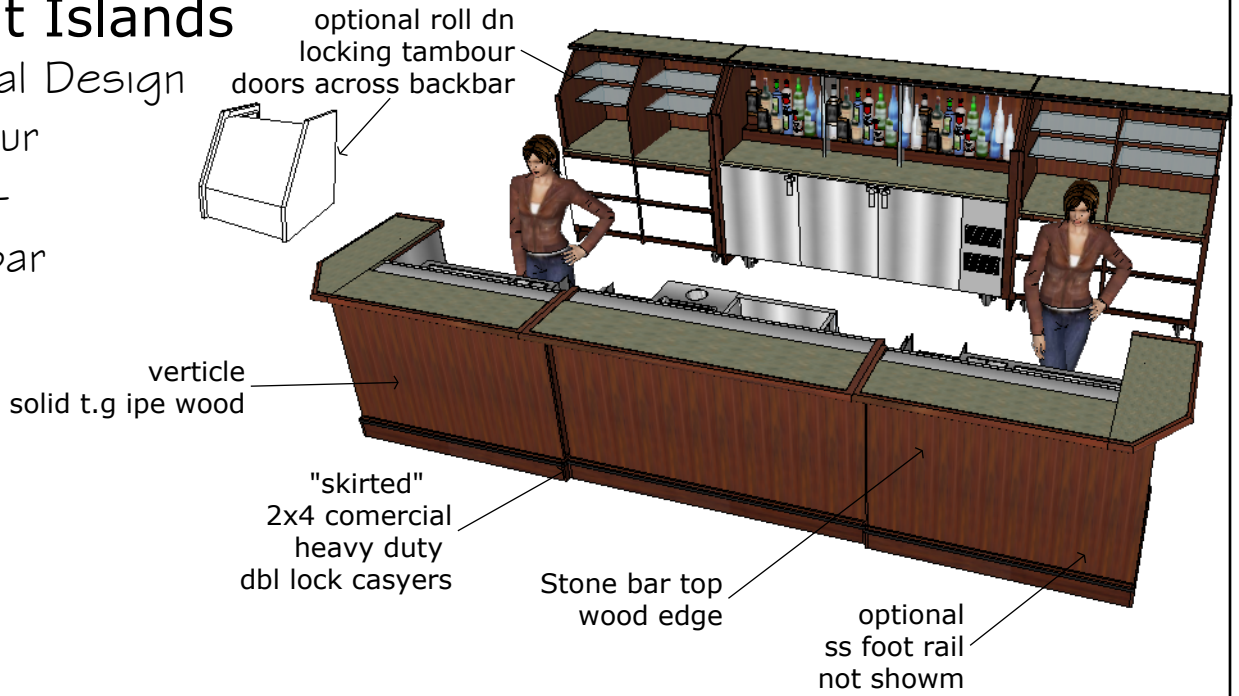

Vermont Islands

Conceptual Design

Bal Harbour
St. Regis-
outdoor bar

16'

Seating across front--Sercive pick-up wrap sides