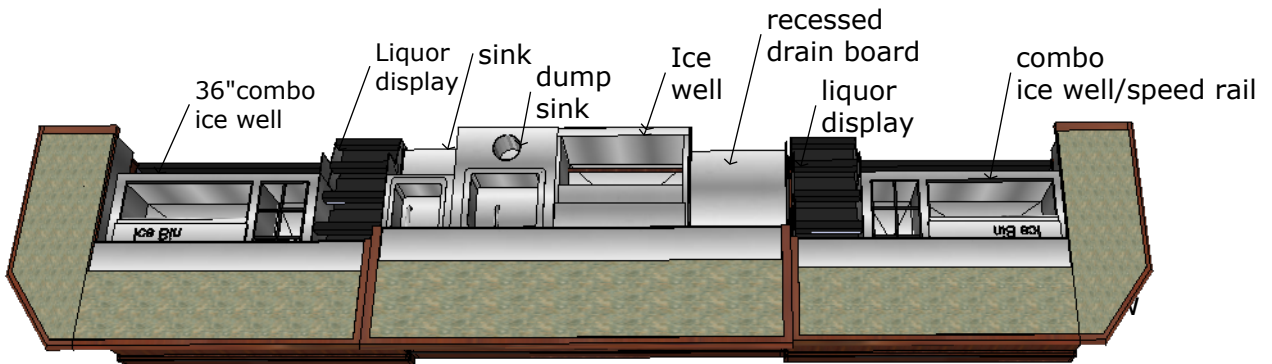

Vermont Islands

Conceptual Design

Bal Harbour
St. Regis-
outdoor bar

16'

Seating across front--Sercive pick-up wrap sides